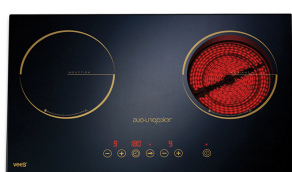

HARI

MERDEKA

vees

SALE

HL-400K-G